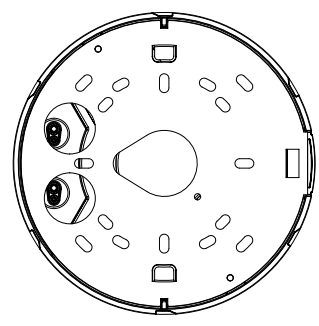

X-PLUS INDOOR VANDAL