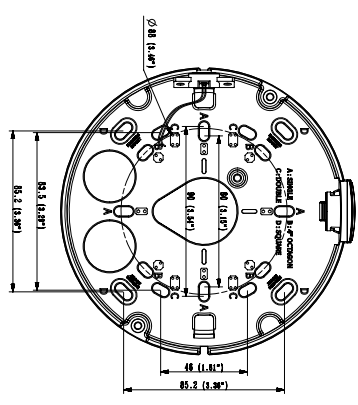

X-PLUS INDOOR VANDAL