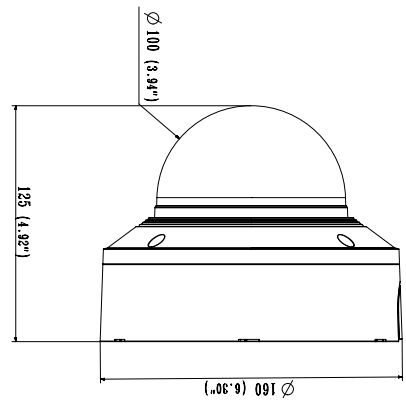

X-PLUS INDOOR VANDAL