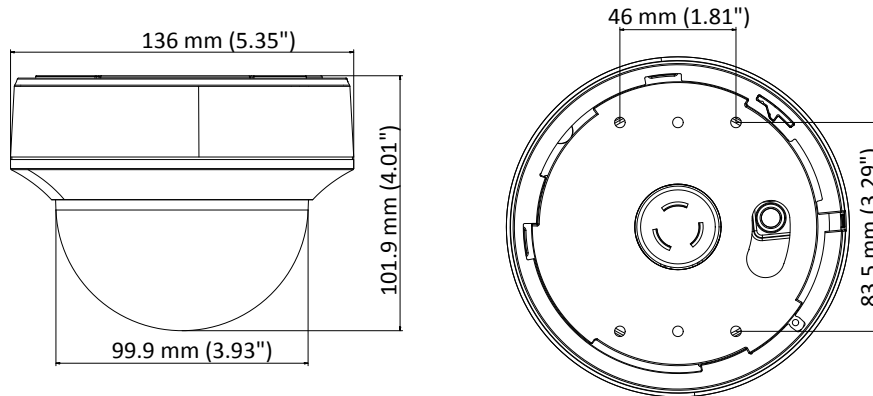

DS-2CE56D8T-(A)ITZ 2 MP Ultra-Low Light ZF EXIR Dome Camera

Key Features

- 2 MP high performance CMOS
- Ultra-Low Light
- 1920 × 1080 resolution
- 2.8 mm to 12 mm motorized vari-focal lens
- 120 dB true WDR, 3D DNR
- EXIR 2.0, Smart IR, up to 20 m IR distance
- IP50
- Up the Coax (HIKVISION-C)
- Auto focus

Specification

Camera	
Image Sensor	2.0 megapixel progressive scan CMOS
Signal System	PAL/NTSC
Frame Rate	PAL: 1080p@25fps NTSC: 1080p@30fps
Resolution	1920 (H) × 1080 (V)
Min. illumination	Color: 0.005 Lux @ (F1.2, AGC ON), 0 Lux with IR
Shutter Time	PAL: 1/25 s to 1/50, 000 s NTSC: 1/30 s to 1/50, 000 s
Slow Shutter	Max. 16 times
Lens	2.8 mm to 12 mm motorized vari-focal lens
Horizontal Field of View	32.1° to 103°
Lens Mount	Φ14
Day & Night	IR cut filter
Angle Adjustment	Pan: 0° to 340°, Tilt: 0° to 75°, Rotate: 0° to 355°
Synchronization	Internal synchronization
WDR (Wide Dynamic Range)	> 120 dB
Menu	
AGC	Support
Day/Night Mode	Auto/Color/BW (Black and White)
White Balance	ATW/MANUAL
Privacy Mask	ON/OFF, 4 programmable privacy masks
Motion Detection	4 programmable motion areas
Backlight Compensation	WDR/BLC/OFF
3D DNR (Digital Noise Reduction)	Level 1 to 10
Language	English, Chinese
Functions	Brightness, Sharpness, Mirror, Smart IR
Interface	
Video Output	1 HD analog output
General	
Operating Conditions	-40 °C to 60 °C (-40 °F to 140 °F), humidity: 90% or less (non-condensation)
Power Supply	12 VDC ±25% -A: 12 VDC ±25%, 24 VDC ±25%
Power Consumption	Max. 5.5 W -A: Max. 7 W
Ingress Protection	IP50
Material	Plastic
IR Range	Up to 20 m
Communication	Up the coax, Protocol: HIKVISION-C (TVI output)
Dimensions	Φ 136 mm × 102 mm (Φ 5.35" × 4.02")
Weight	Approx. 600 g (1.32 lb.)

Order Models

DS-2CE56D8T-ITZ; DS-2CE56D8T-AITZ

Dimension

Accessory

DS-1273ZJ-130B
Wall Mounting Bracket

DS-1275ZJ-SUS
Vertical Pole Mounting Bracket

DS-1271ZJ-130
Pendant Mounting Bracket

DS-1276ZJ-SUS
Corner Mounting Bracket