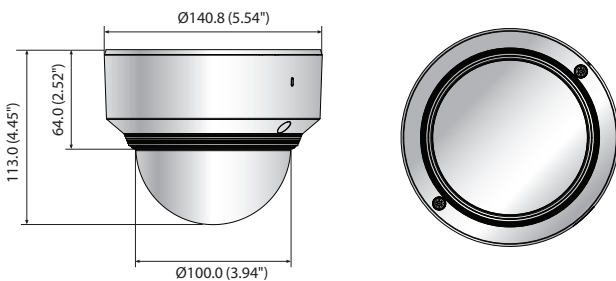

Dimensions

Unit : mm (inch)