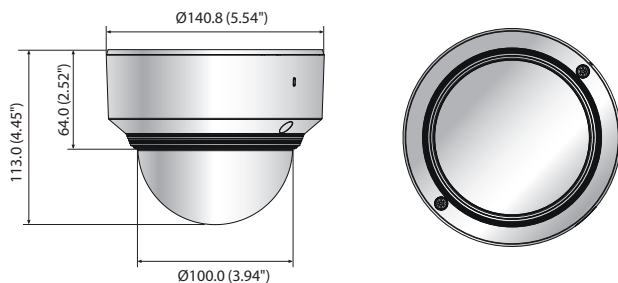

Dimensions

Unit : mm (inch)

XND-L6080R/L6080RV