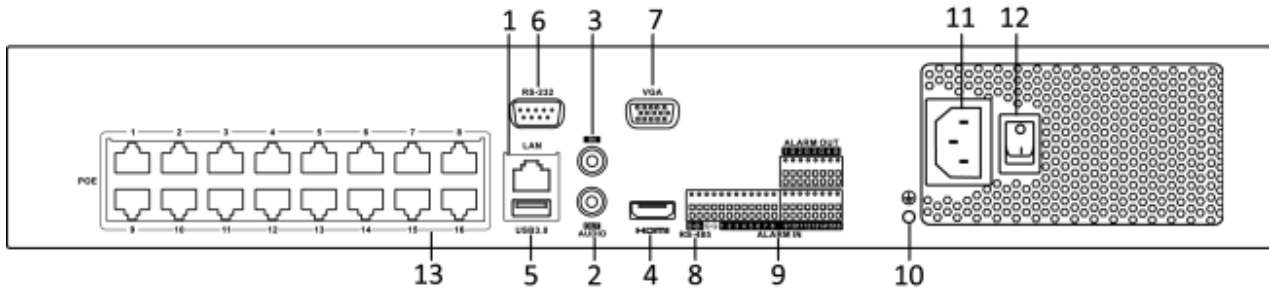

Physical Interfaces

Index	Description	Index	Description
1	LAN1 and LAN2 Network Interfaces	7	VGA Interface
2	AUDIO OUT	8	RS-485 Serial Interface
3	AUDIO IN	9	ALARM IN and ALARM OUT
4	HDMI Interface	10	GND
5	USB 3.0 Interface	11	100 to 240VAC Power Input
6	RS-232 Serial Interface	12	Power Switch
		13	Network Interfaces with PoE Function