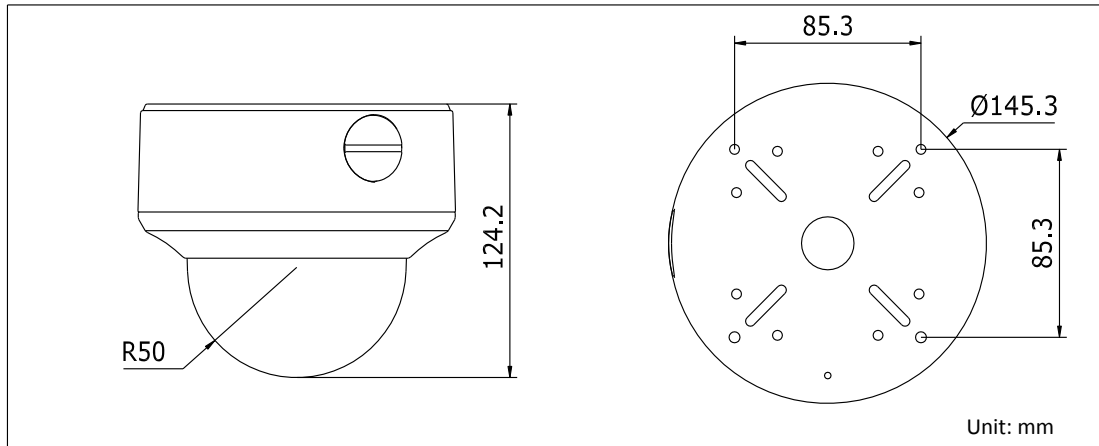

## Specifications

<b>Camera</b>	
Image Sensor	2MP CMOS image sensor
Signal System	PAL/NTSC
Effective Pixels	1920 (H) × 1080 (V)
Min. illumination	0.01 Lux@(F1.2,AGC ON), 0 Lux with IR
Shutter Time	1/25 (1/30) s to 1/50,000 s
Lens	2.8 - 12 mm @ F1.4
	Angle of view: 102.25° - 32°
Lens Mount	Φ14
Day & Night	ICR
Angle Adjustment	Pan: 0° to 355°, Tilt: 0° to 75°, Rotation: 0° to 355°
Synchronization	Internal synchronization
Video Frame Rate	1080p@25fps/1080p@30fps
HD Video Output	1 analog HD output
S/N Ratio	>62 dB
<b>General</b>	
Operating Conditions	-40 °C to 60 °C (-40 °F to 140 °F), Humidity 90% or less (non-condensation)
Power Supply	12 VDC ± 15%
Power Consumption	Max. 4 W
IR Range	Up to 40 m
Dimensions	Φ145.3 × 124.2 mm (Φ 5.72" × 4.89")
Weight	1300 g

## Dimensions